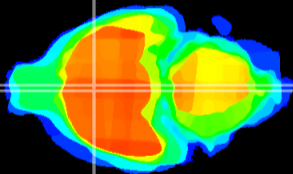

Coronal

Sagittal-R

Sagittal-L

ViBriSM: CX16570
Horizontal

MPA