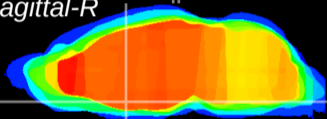

Coronal

Sagittal-R

Sagittal-L

ViBriSM: CX16570
Horizontal

MPA