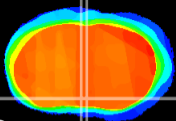

Coronal

Sagittal-R

Sagittal-L

ViBriSM: CX16570
Horizontal

MPA