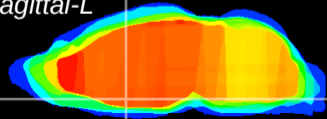

Coronal

Sagittal-R

Sagittal-L

ViBriSM: CX16570
Horizontal

MPA