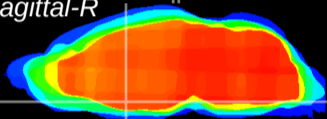

Coronal

Sagittal-R

Sagittal-L

ViBrism: CX16571
Horizontal

MPA