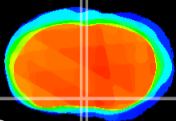

Coronal

Sagittal-R

Sagittal-L

ViBrism: CX16571
Horizontal

MPA