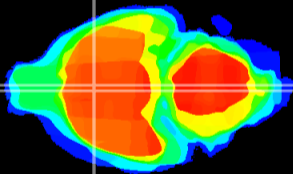

Coronal

Sagittal-R

Sagittal-L

ViBrism: CX16571
Horizontal

MPA