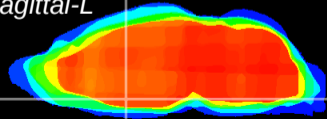

Coronal

Sagittal-R

Sagittal-L

ViBrism: CX16571
Horizontal

MPA