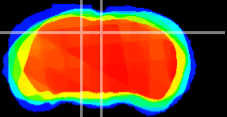

Coronal

Sagittal-R

Sagittal-L

ViBrism: CX16571
Horizontal

SC