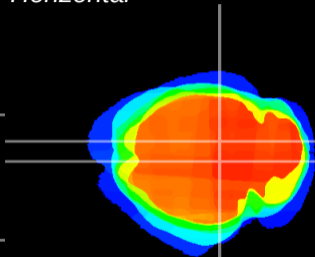

Coronal

Sagittal-R

Sagittal-L

ViBrism: CX16571
Horizontal

SC