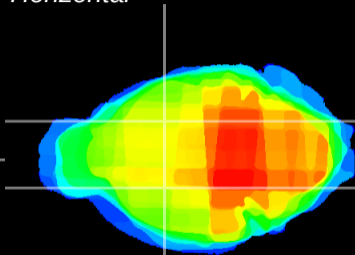

Coronal

Sagittal-R

Sagittal-L

ViBrism: CX16574
Horizontal

GP