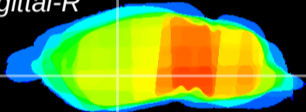

Coronal

Sagittal-R

Sagittal-L

ViBrism: CX16574
Horizontal

GP