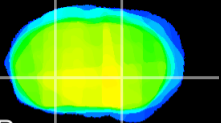

Coronal

Sagittal-R

Sagittal-L

ViBrism: CX16574
Horizontal

GP