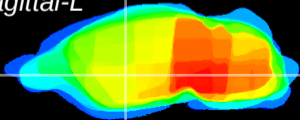

Coronal

Sagittal-R

Sagittal-L

ViBrism: CX16574
Horizontal

GP