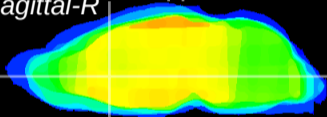

Coronal

Sagittal-R

Sagittal-L

ViBriSM: CX16580
Horizontal

LS