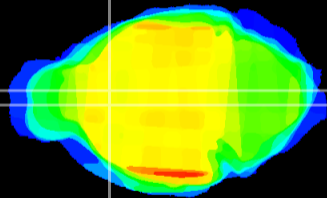

Coronal

Sagittal-R

Sagittal-L

ViBriSM: CX16580
Horizontal

LS