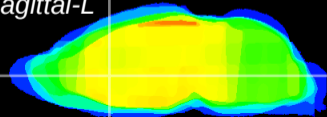

Coronal

Sagittal-R

Sagittal-L

ViBriSM: CX16580
Horizontal

LS