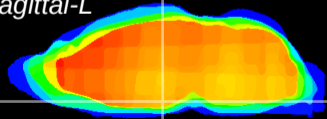

Coronal

Sagittal-R

Sagittal-L

ViBrism: CX16583
Horizontal

VMH