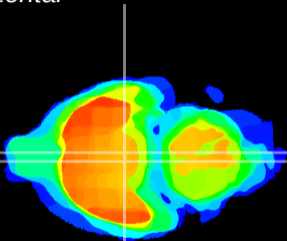

Coronal

Sagittal-R

Sagittal-L

ViBrism: CX16583
Horizontal

VMH