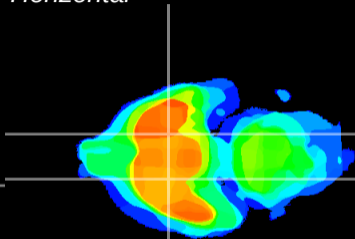

*Coronal*

*Sagittal-R*

*Sagittal-L*

ViBriSM: CX16590  
*Horizontal*

S0