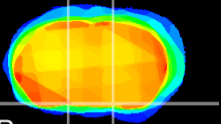

*Coronal*

*Sagittal-R*

*Sagittal-L*

ViBriSM: CX16590  
*Horizontal*

S0