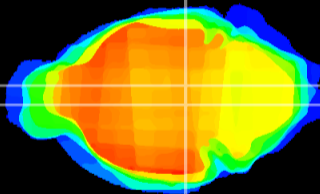

Coronal

Sagittal-R

Sagittal-L

ViBrism: CX16592
Horizontal

VTA