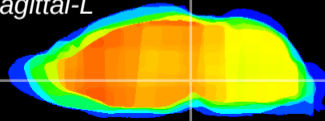

Coronal

Sagittal-R

Sagittal-L

ViBrism: CX16592
Horizontal

VTA