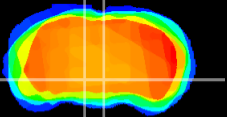

Coronal

Sagittal-R

Sagittal-L

ViBrism: CX16592
Horizontal

VTA