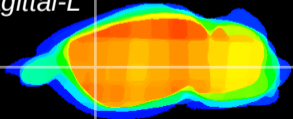

Coronal

Sagittal-R

Sagittal-L

ViBris: CX16601  
Horizontal

CPU lateral