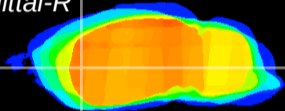

Coronal

Sagittal-R

Sagittal-L

ViBris: CX16601  
Horizontal

CPU lateral