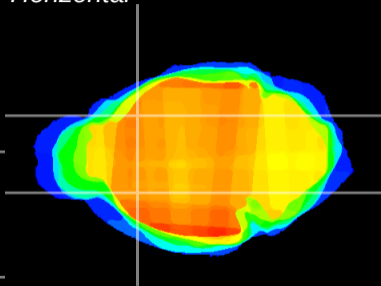

Coronal

Sagittal-R

Sagittal-L

ViBris: CX16601  
Horizontal

CPU lateral