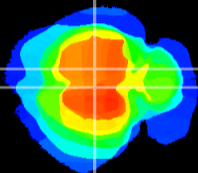

Coronal

Sagittal-R

Sagittal-L

ViBrism: CX16601  
Horizontal

RS