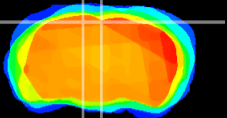

Coronal

Sagittal-R

Sagittal-L

ViBrism: CX16601  
Horizontal

RS