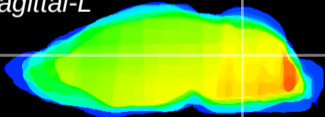

Coronal

Sagittal-R

Sagittal-L

ViBrism: CX16603
Horizontal

Cb nucleus