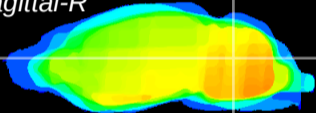

Coronal

Sagittal-R

Sagittal-L

ViBrism: CX16603
Horizontal

Cb nucleus