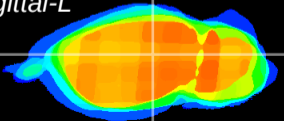

Coronal

Sagittal-R

Sagittal-L

ViBrism: CX16604
Horizontal

LG