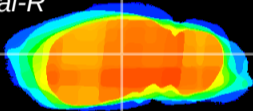

Coronal

Sagittal-R

Sagittal-L

ViBrism: CX16604
Horizontal

LG