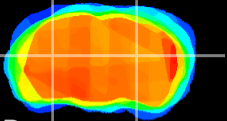

Coronal

Sagittal-R

Sagittal-L

ViBrism: CX16604
Horizontal

LG