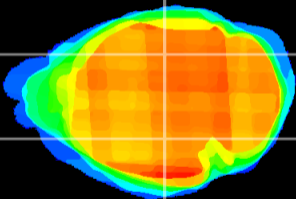

Coronal

Sagittal-R

Sagittal-L

ViBrism: CX16604
Horizontal

LG