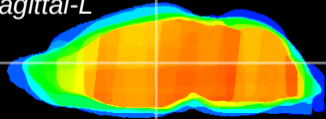

Coronal

Sagittal-R

Sagittal-L

ViBrism: CX16604
Horizontal

MD