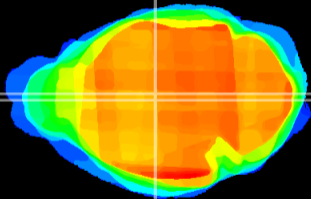

Coronal

Sagittal-R

Sagittal-L

ViBrism: CX16604
Horizontal

MD