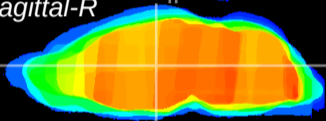

Coronal

Sagittal-R

Sagittal-L

ViBrism: CX16604
Horizontal

MD