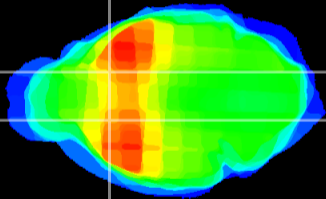

Coronal

Sagittal-R

Sagittal-L

ViBriSM: CX16611
Horizontal

CPU medial