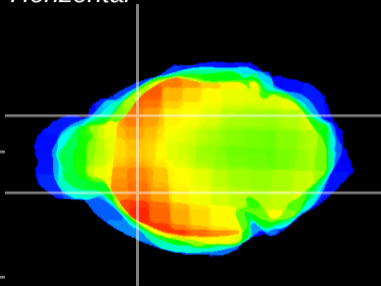

Coronal

Sagittal-R

Sagittal-L

ViBrism: CX16614
Horizontal

CPU lateral