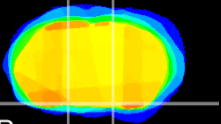

Coronal

Sagittal-R

Sagittal-L

ViBrism: CX16627
Horizontal

S0