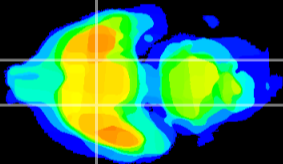

Coronal

Sagittal-R

Sagittal-L

ViBrism: CX16627
Horizontal

S0