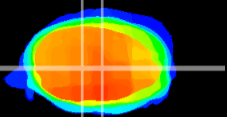

Coronal

Sagittal-R

Sagittal-L

ViBrism: CX16628
Horizontal

MVe