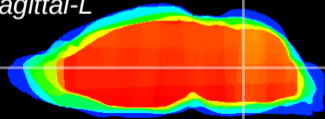

Coronal

Sagittal-R

Sagittal-L

ViBrism: CX16628
Horizontal

MVe