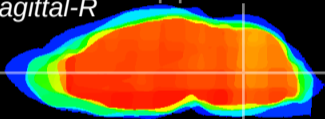

Coronal

Sagittal-R

Sagittal-L

ViBrism: CX16628
Horizontal

MVe