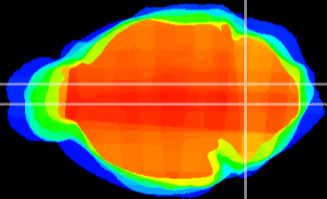

Coronal

Sagittal-R

Sagittal-L

ViBrism: CX16628
Horizontal

MVe