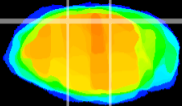

Coronal

Sagittal-R

Sagittal-L

ViBrism: CX16629
Horizontal

IC