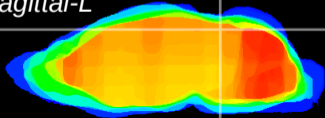

Coronal

Sagittal-R

Sagittal-L

ViBrism: CX16629
Horizontal

IC