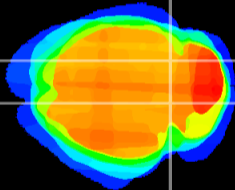

Coronal

Sagittal-R

Sagittal-L

ViBrism: CX16629
Horizontal

IC