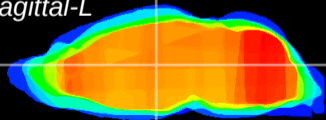

Coronal

Sagittal-R

Sagittal-L

ViBrism: CX16629
Horizontal

MD