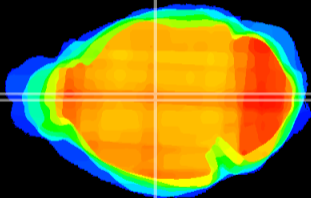

Coronal

Sagittal-R

Sagittal-L

ViBrism: CX16629
Horizontal

MD