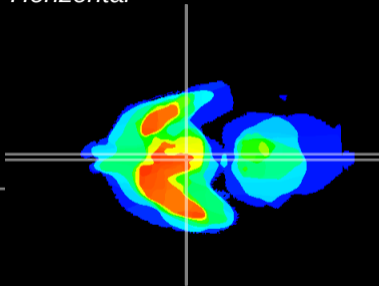

Coronal

Sagittal-R

Sagittal-L

ViBrism: CX16630
Horizontal

Arc