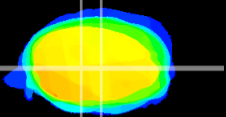

Coronal

Sagittal-R

Sagittal-L

ViBrism: CX16633
Horizontal

MVe