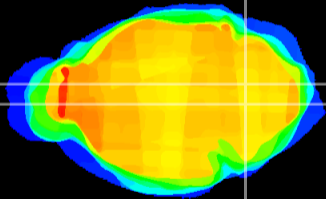

Coronal

Sagittal-R

Sagittal-L

ViBrism: CX16633
Horizontal

MVe