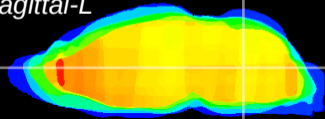

Coronal

Sagittal-R

Sagittal-L

ViBrism: CX16633
Horizontal

MVe