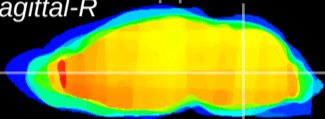

Coronal

Sagittal-R

Sagittal-L

ViBrism: CX16633
Horizontal

MVe