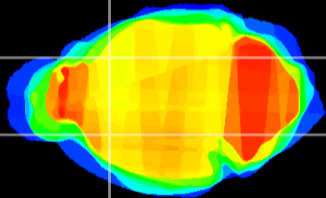

Coronal

Sagittal-R

Sagittal-L

ViBrism: CX16642
Horizontal

CPU lateral