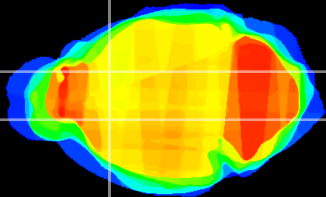

Coronal

Sagittal-R

Sagittal-L

ViBrism: CX16642  
Horizontal

CPU medial