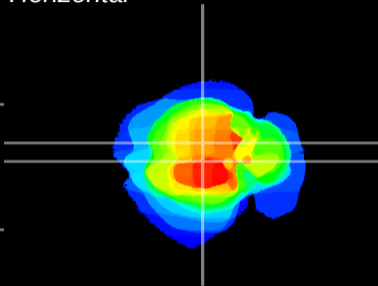

Coronal

Sagittal-R

Sagittal-L

ViBrisM: CX16644
Horizontal

RS