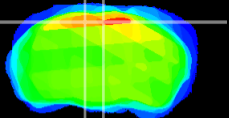

Coronal

Sagittal-R

Sagittal-L

ViBrisM: CX16644
Horizontal

RS