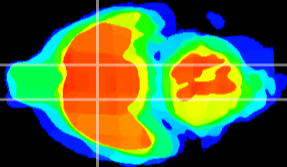

Coronal

Sagittal-R

Sagittal-L

ViBriSM: CX16647
Horizontal

LH