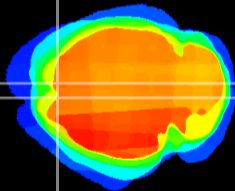

Coronal

Sagittal-R

Sagittal-L

ViBrism: CX16648
Horizontal

Cx motor