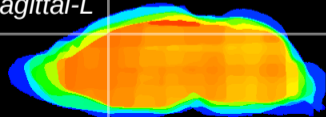

Coronal

Sagittal-R

Sagittal-L

ViBrism: CX16648
Horizontal

Cx motor