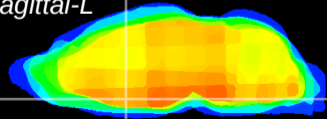

Coronal

Sagittal-R

Sagittal-L

ViBriSM: CX16650
Horizontal

MPA