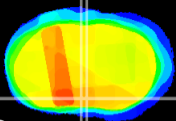

Coronal

Sagittal-R

Sagittal-L

ViBriSM: CX16650
Horizontal

MPA