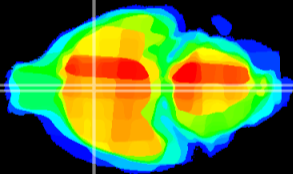

Coronal

Sagittal-R

Sagittal-L

ViBriSM: CX16650
Horizontal

MPA