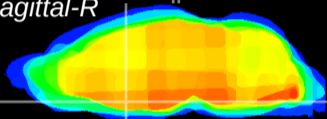

Coronal

Sagittal-R

Sagittal-L

ViBriSM: CX16650
Horizontal

MPA