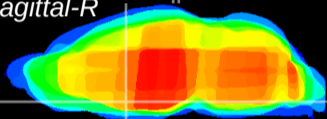

Coronal

Sagittal-R

Sagittal-L

ViBriSM: CX16654
Horizontal

MPA