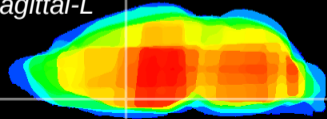

Coronal

Sagittal-R

Sagittal-L

ViBriSM: CX16654
Horizontal

MPA