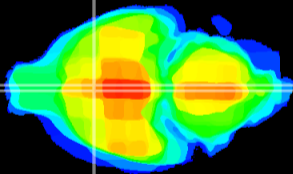

Coronal

Sagittal-R

Sagittal-L

ViBriSM: CX16654
Horizontal

MPA