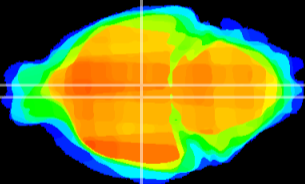

Coronal

Sagittal-R

Sagittal-L

ViBrism: CX16655
Horizontal

DM