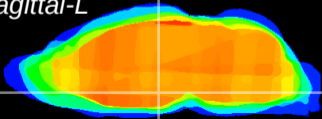

Coronal

Sagittal-R

Sagittal-L

ViBrism: CX16655
Horizontal

DM