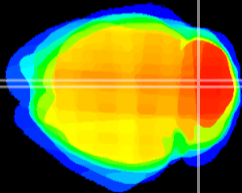

Coronal

Sagittal-R

Sagittal-L

ViBrism: CX16656
Horizontal

Cb vermis