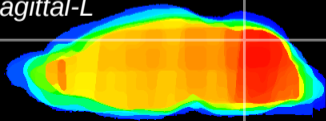

Coronal

Sagittal-R

Sagittal-L

ViBrism: CX16656
Horizontal

Cb vermis