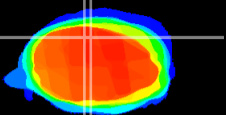

Coronal

Sagittal-R

Sagittal-L

ViBrism: CX16656
Horizontal

Cb vermis