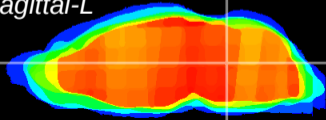

Coronal

Sagittal-R

Sagittal-L

ViBrism: CX16658
Horizontal

Tg