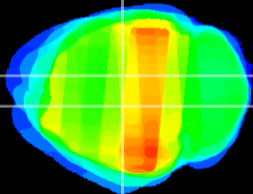

Coronal

Sagittal-R

Sagittal-L

ViBrism: CX16659
Horizontal

DG