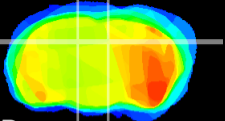

Coronal

Sagittal-R

Sagittal-L

ViBrism: CX16659
Horizontal

DG