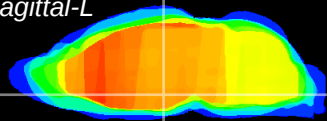

Coronal

Sagittal-R

Sagittal-L

ViBrism: CX16661
Horizontal

DM