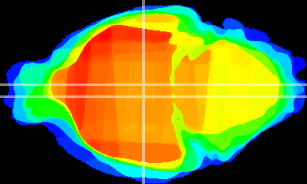

Coronal

Sagittal-R

Sagittal-L

ViBrism: CX16661
Horizontal

DM