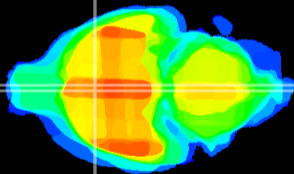

Coronal

Sagittal-R

Sagittal-L

ViBriSM: CX16664
Horizontal

MPA