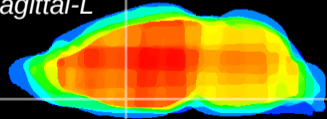

Coronal

Sagittal-R

Sagittal-L

ViBriSM: CX16664
Horizontal

MPA