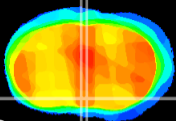

Coronal

Sagittal-R

Sagittal-L

ViBriSM: CX16664
Horizontal

MPA