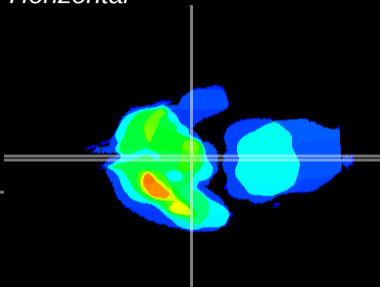

Coronal

Sagittal-R

Sagittal-L

ViBrism: CX16671
Horizontal

ME