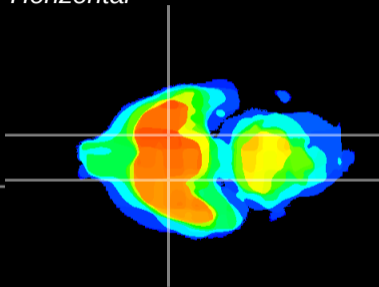

Coronal

Sagittal-R

Sagittal-L

ViBrism: CX16671
Horizontal

S0