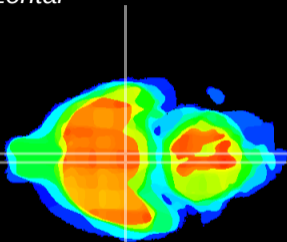

Coronal

Sagittal-R

Sagittal-L

ViBrism: CX16674
Horizontal

VMH