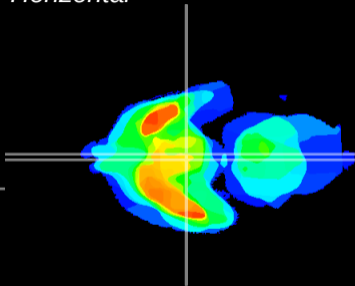

Coronal

Sagittal-R

Sagittal-L

ViBrism: CX16676
Horizontal

Arc