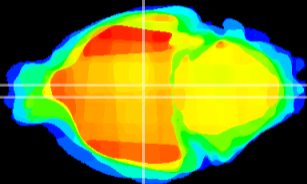

Coronal

Sagittal-R

Sagittal-L

ViBrism: CX16676
Horizontal

DM