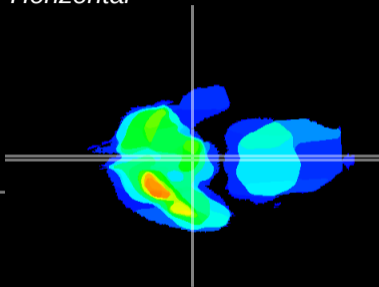

Coronal

Sagittal-R

Sagittal-L

ViBrism: CX16676
Horizontal

ME