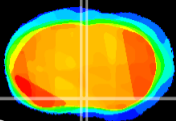

Coronal

Sagittal-R

Sagittal-L

ViBriSM: CX16676  
Horizontal

MPA