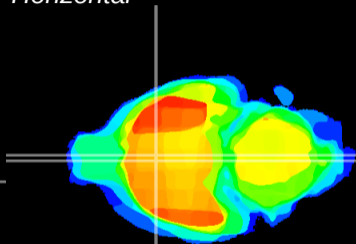

Coronal

Sagittal-R

Sagittal-L

ViBriSM: CX16676  
Horizontal

MPA