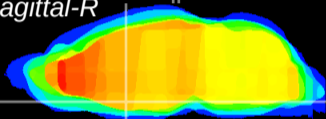

Coronal

Sagittal-R

Sagittal-L

ViBriSM: CX16676  
Horizontal

MPA