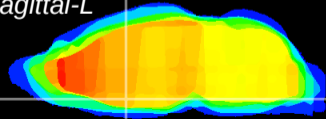

Coronal

Sagittal-R

Sagittal-L

ViBriSM: CX16676  
Horizontal

MPA