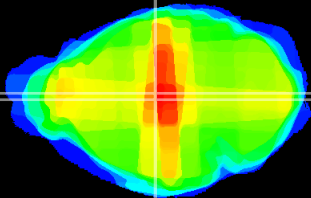

Coronal

Sagittal-R

Sagittal-L

ViBrism: CX16683
Horizontal

MD