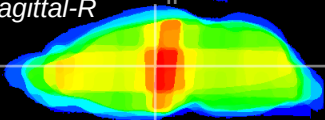

Coronal

Sagittal-R

Sagittal-L

ViBrism: CX16683
Horizontal

MD