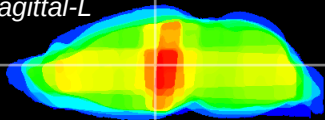

Coronal

Sagittal-R

Sagittal-L

ViBrism: CX16683
Horizontal

MD