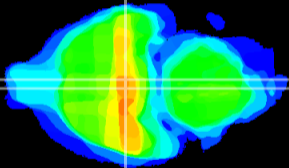

Coronal

Sagittal-R

Sagittal-L

ViBrism: CX16683
Horizontal

VMH