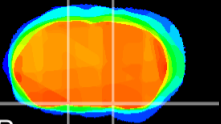

Coronal

Sagittal-R

Sagittal-L

ViBrism: CX16695
Horizontal

S0