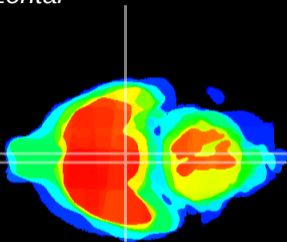

Coronal

Sagittal-R

Sagittal-L

ViBrism: CX16697
Horizontal

VMH