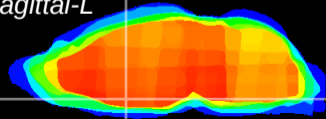

Coronal

Sagittal-R

Sagittal-L

ViBrism: CX16713
Horizontal

MPA