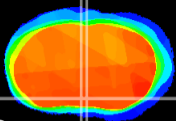

Coronal

Sagittal-R

Sagittal-L

ViBrism: CX16713
Horizontal

MPA