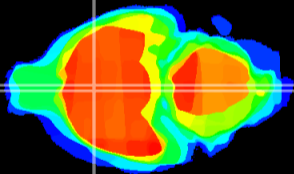

Coronal

Sagittal-R

Sagittal-L

ViBrism: CX16713
Horizontal

MPA