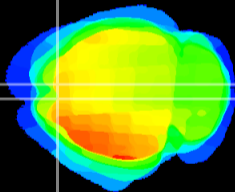

Coronal

Sagittal-R

Sagittal-L

ViBrism: CX16715
Horizontal

Cx motor