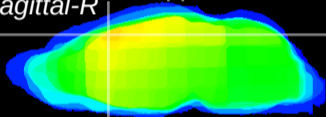

Coronal

Sagittal-R

Sagittal-L

ViBrism: CX16715
Horizontal

Cx motor