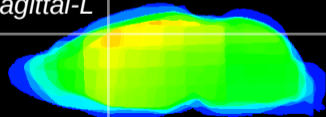

Coronal

Sagittal-R

Sagittal-L

ViBrism: CX16715
Horizontal

Cx motor