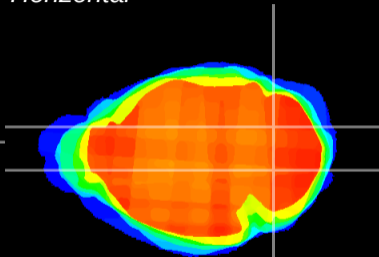

Coronal

Sagittal-R

Sagittal-L

ViBrism: CX16716
Horizontal

Cb nucleus