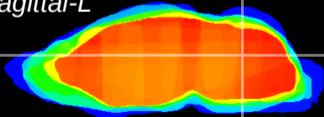

Coronal

Sagittal-R

Sagittal-L

ViBrism: CX16716
Horizontal

Cb nucleus