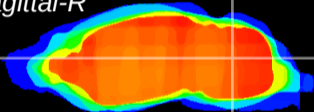

Coronal

Sagittal-R

Sagittal-L

ViBrism: CX16716
Horizontal

Cb nucleus