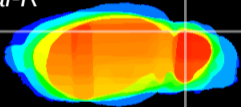

Coronal

Sagittal-R

Sagittal-L

ViBrism: CX16717
Horizontal

Cb lobe