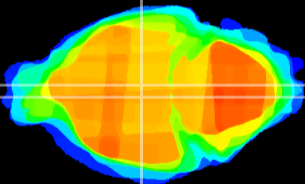

Coronal

Sagittal-R

Sagittal-L

ViBrism: CX16717
Horizontal

DM